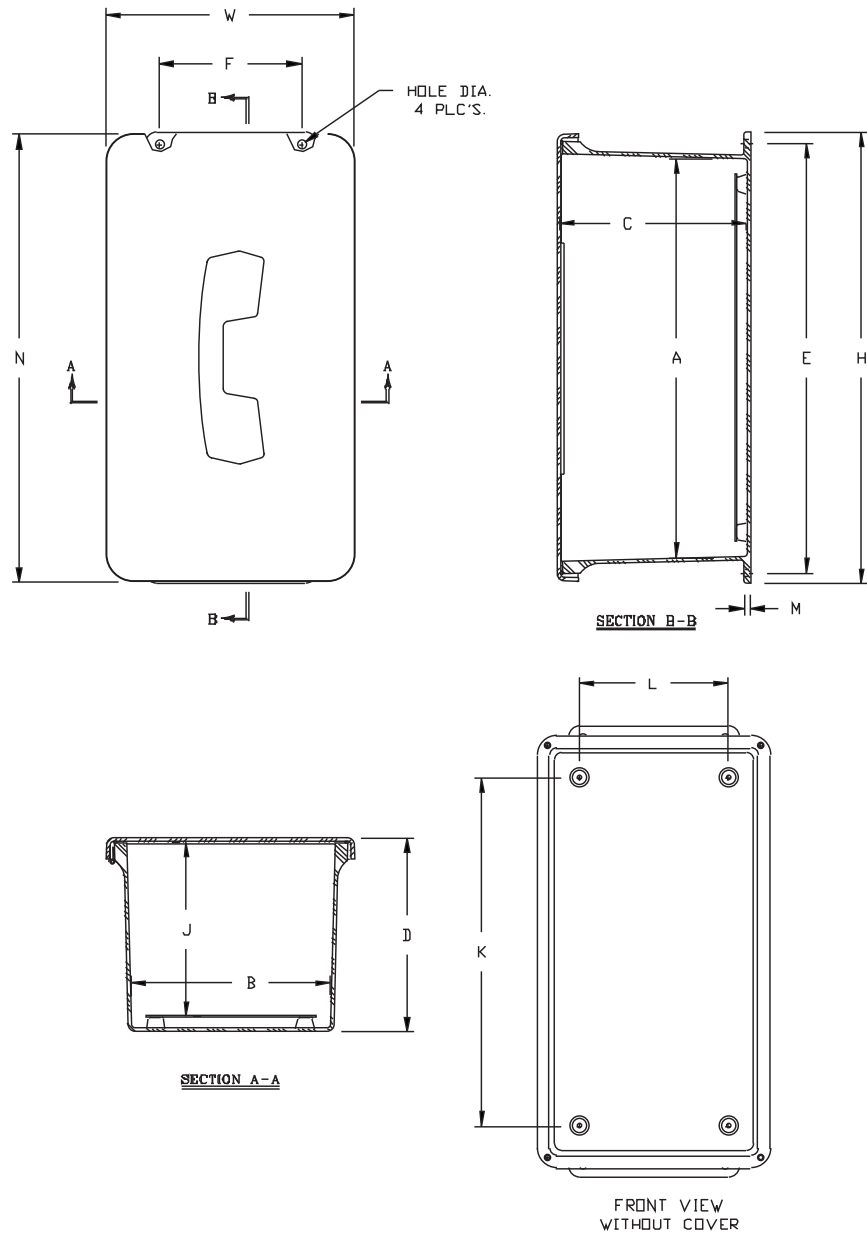

The TeleControl Series Technical Drawings

TeleControl Enclosures Dimensions

SIZE ID NUMBER	OVERALL H X W X D	INSIDE A X B X C	MOUNTING E X F	J	K	L	M	N	HOLE DIA.	SHIPPING WEIGHT	PANEL NUMBER
J1407TC	15.87 x 8.75 x 6.81 (403 x 222 x 173)	14.00 x 7.00 x 6.56 (356 x 178 x 167)	15 x 5 (381 x 127)	6.11 (155)	12.25 (311)	5.25 (133)	0.25 (6)	15.75 (400)	0.31 (8)	6.1 lbs.	BP1407*

Standard package does not include actual phone and installation of phone.

Other non-metallic enclosures available with phone window.

* Panel ordered separately.